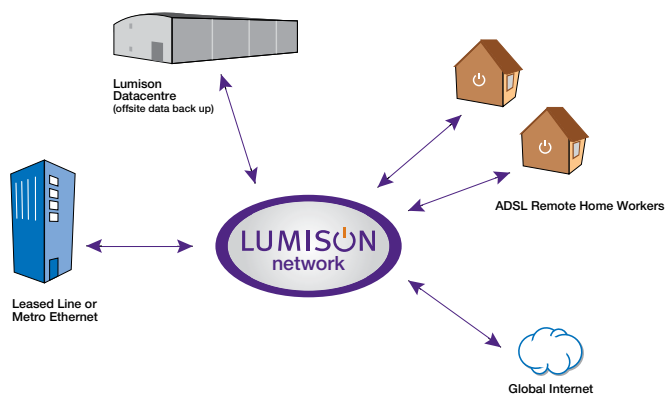

you can enjoy greater flexibility and better value for money simultaneously. We also have capped flexible bandwidth options if you want to ensure your monthly outgoings kept within your budgets.

All our leased line and MetroEthernet products come with a fully business-class service level agreement, which guarantees you better, faster responses to faults.

You can enjoy peace of mind with a resilient network that is supported by multiple independent bandwidth supplies, each using separate fibre optic routes. So, day or night, your connection is there for you, and should there be any problems then, day and night our support team are on hand to put things right, quickly, efficiently and without fuss.

Here to help...

Not sure how to get the most out of a leased line? Confused about how much bandwidth you might need? Trying to

decide between a leased line and MetroEthernet? Unsure what's available in your area? No matter how big the question, we're here to help you get the best leased line option for your business. To find out more and discuss your needs in-depth, call us now on 0845 1199 911.

Leased line and MetroEthernet key features

Whichever option you go for, you'll enjoy the following benefits:

Symmetrical, high capacity bandwidth services, with national network coverage
Free email Virus scanner
Free and Anti-Spam
Free SMTP mail feed
Business-class Service Level Agreement (30min response with target 1hr time-to-fix)
Includes the hosting of 5 domain names
Fixed IP address and routed IP subnets
24x7x365 circuit monitoring by the Lumison NOSC
24x7x365 telephone and email technical support
Web-based access to bandwidth usage graphs
Dedicated account manager
Burstable and flexible bandwidth options with access from 2mb/s up to 1GB/s
Wide variety of managed router options
X.21 (Leased Line) or Ethernet (Metro Ethernet) termination to your office
ISDN back up or diverse local loop carrier solutions available (please call us)